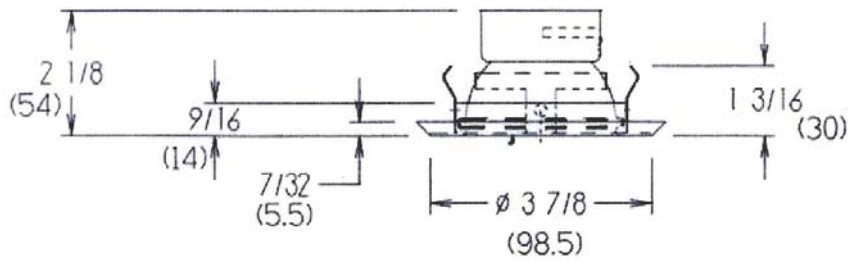

**DESCRIPTION: 3400 Series
Sample of Flat Downlight Trim**

SHOWER TRIM

: CLEAR GLASS OR FROSTED GLASS

READ AND SAVE THESE INSTRUCTIONS