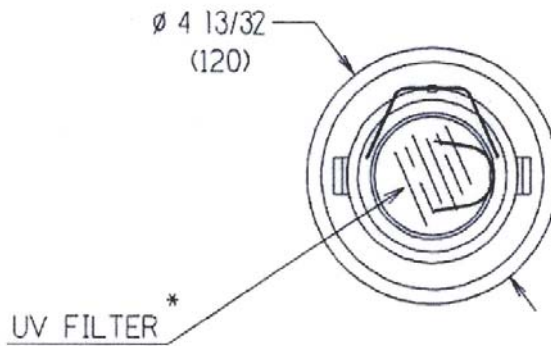

**DESCRIPTION: 3400 Series
Sample of Flat Downlight Trim**

SHOWER TRIM

: CLEAR GLASS OR FROSTED GLASS

READ AND SAVE THESE INSTRUCTIONS