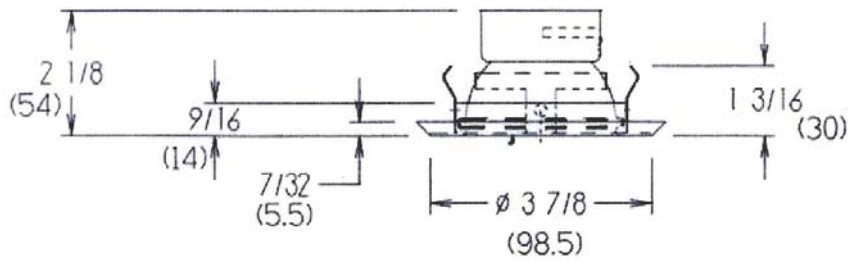

DESCRIPTION: 3400 Series  
Sample of Flat Downlight Trim

SHOWER TRIM

: CLEAR GLASS OR FROSTED GLASS

**READ AND SAVE THESE INSTRUCTIONS**