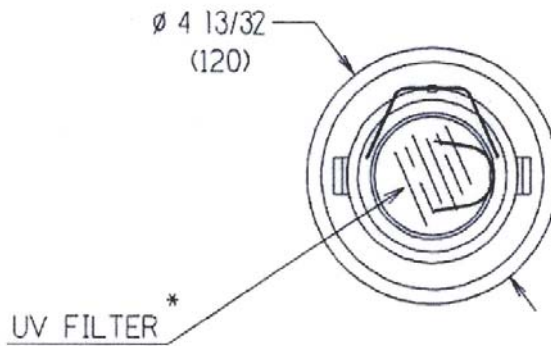

DESCRIPTION: 3400 Series  
Sample of Flat Downlight Trim

SHOWER TRIM

: CLEAR GLASS OR FROSTED GLASS

**READ AND SAVE THESE INSTRUCTIONS**