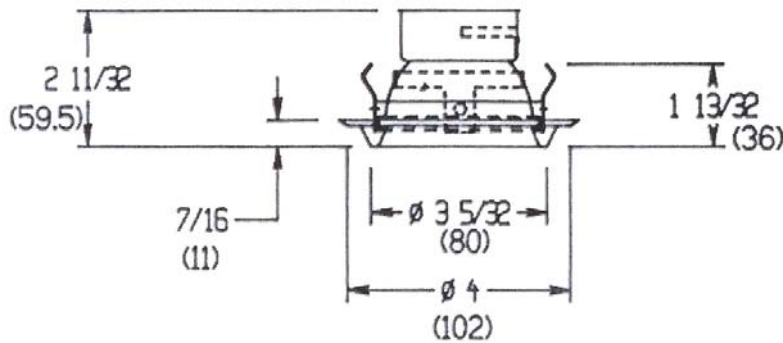

DESCRIPTION: 3500D Series  
Sample of Beveled Downlight Trim

SHOWER TRIM

\* CLEAR GLASS OR FROSTED GLASS

**READ AND SAVE THESE INSTRUCTIONS**