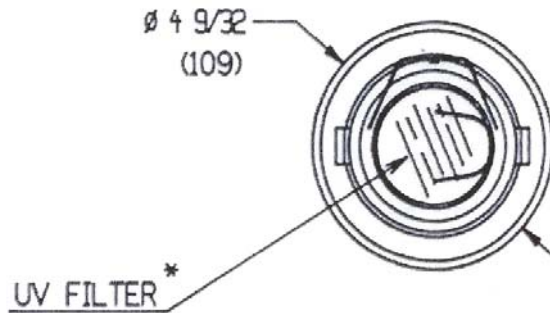

DESCRIPTION: 3500D Series  
Sample of Beveled Downlight Trim

SHOWER TRIM

\* CLEAR GLASS OR FROSTED GLASS

**READ AND SAVE THESE INSTRUCTIONS**