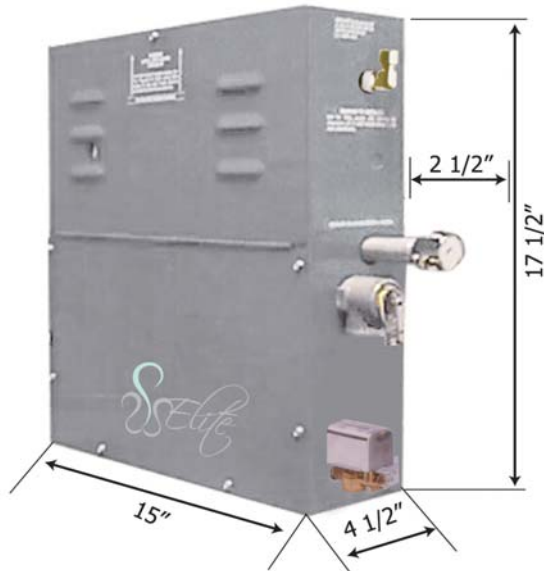

GENERATOR
includes automatic blowdown

ACCESSORY KIT OPTION(S):
finish options listed on reverse

SELF ANALYSIS

Self Analysis consists of a red and green light on the control panel, which indicates whether the unit is hooked up properly.

- Green Light On: Verifies Electrical Power
- Green Light Off: Check Circuit
- Red Light On: Water level is low and tank is filling
- Red Light Off: Water level is adequate

ALL ELITE SERIES GENERATORS SHIP WITH FACTORY INSTALLED BLOWDOWN

MODELS: SW-50E, SW-75E, SW-90E and SW-112E

ITEM#	MODEL	MAXIMUM CUBIC FEET CAPACITY	KW	VOLTS	PHASE	AMPS	BREAKER SIZE	WIRE SIZE	LIST PRICE
97-92050BD	SW-50E	100	5.5	240	1	21	30A	10AWG	\$ 1600.00
97-92050-8BD	SW-50-8E			208		24			
97-92075BD	SW-75E	220	7.5	240	1	31	40A	8AWG	\$ 1865.00
97-92075-8BD	SW-75-8E			208		36			
97-92090BD	SW-90E	300	9.0	240	1	38	50A	8AWG	\$ 1970.00
97-92090-8BD	SW-90-8E			208		43			
97-92090-83BD	SW-90-83E			208	3	25	30A	10AWG	\$ 2220.00
97-92112BD	SW-112E	400	12.0	240	1	50	70A	4AWG	\$ 2340.00
97-92112-8BD	SW-112-8E			208		58			
97-92112-83BD	SW-112-83E			208	3	33	50A	8AWG	\$ 2540.00

ITEM #	DESCRIPTION	LIST PRICE
ELITE ACCESSORY KIT:	Includes Programmable Digital Timer and Temperature Control Assembly, with Gasket, and White Oval Timer Overlay, 1 25' Modular Telephone Cable and 1 each 1/2" Steam Head and Escutcheon in choice of finish.	
90-6825	POLISHED CHROME.....	\$ 285.00
90-6865	WHITE	\$ 285.00
90-6800	ANTIQUE BRASS.....	\$ 295.00
90-6810	OIL RUBBED BRONZE	\$ 295.00
90-6812	WEATHERED COPPER.....	\$ 295.00
90-6815	PEWTER.....	\$ 295.00
90-6820	POLISHED BRASS	\$ 295.00
90-6830	POLISHED GOLD	\$ 295.00
90-6835	POLISHED NICKEL.....	\$ 295.00
90-6840	SATIN BRASS.....	\$ 295.00
90-6850	SATIN GOLD	\$ 295.00
90-6855	SATIN NICKEL	\$ 295.00
90-2605	SMALL STEAM DIVERTER 4" x 3" x 3-3/4"	\$ 35.00