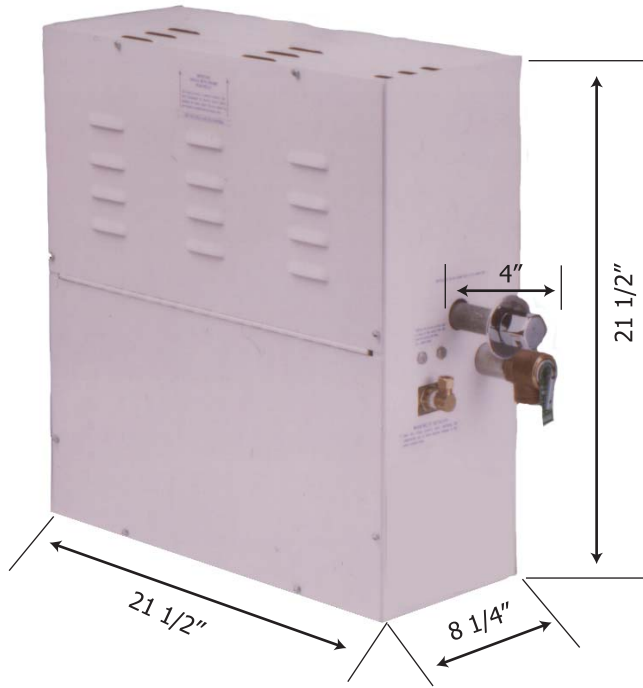

GENERATOR

ACCESSORY KIT OPTION(S):
finish options listed on reverse

MODELS: SW10C, SW-12C and SW-15C

| ITEM# | MODEL | MAXIMUM CUBIC FEET CAPACITY | KW | VOLTS | PHASE | AMPS | BREAKER SIZE | WIRE SIZE | LIST PRICE |
|------------|----------|-----------------------------|------|-------|-------|------|--------------|-----------|------------|
| 95-92010 | SW-10C | 400 | 10.0 | 240 | 1 | 42 | 60A | 6AWG | \$ 1695.00 |
| 95-92010-8 | SW-10-8C | | | 208 | 1 | 48 | 60A | 6AWG | \$ 1695.00 |
| 95-92010-3 | SW-10-3C | | | 240 | 3 | 24 | 30A | 10AWG | \$ 1865.00 |
| 95-92012 | SW-12C | 500 | 12.0 | 240 | 1 | 50 | 70A | 6AWG | \$ 1910.00 |
| 95-92012-8 | SW-12-8C | | | 208 | 1 | 58 | 80A | 4AWG | \$ 1910.00 |
| 95-92012-3 | SW-12-3C | | | 240 | 3 | 29 | 40A | 10AWG | \$ 2060.00 |
| 95-92015 | SW-15C | 650 | 15.0 | 240 | 1 | 63 | 80A | 4AWG | \$ 2020.00 |
| 95-92015-8 | SW-15-8C | | | 208 | 1 | 70 | 90A | 4AWG | \$ 2020.00 |
| 95-92015-3 | SW-15-3C | | | 240 | 3 | 36 | 45A | 8AWG | \$ 2170.00 |

ALL UNITS ARE BLOWDOWN READY
MUST CHOOSE AN ACCESSORY KIT ON REVERSE SIDE

NOTE: CERTAIN WALL MATERIALS, EXCESSIVE GLASS, CEILINGS OVER 8', INADEQUATE INSULATION OR ADJOINING OUTSIDE WALLS MAY REQUIRE THAT A LARGER MODEL THAN THE CUBIC FEET BE USED. FOR ASSISTANCE WITH SIZING, CALL FACTORY AT (800) 232-7832.