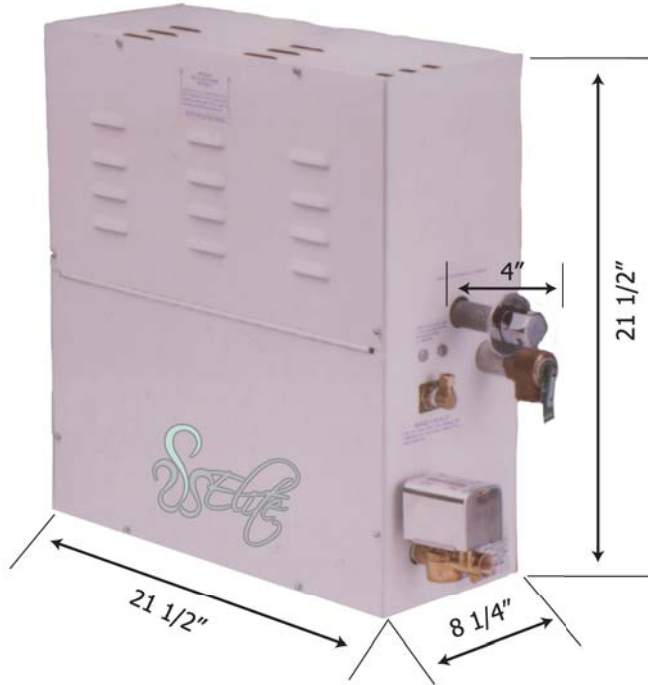

**GENERATOR**  
includes automatic blowdown

**ACCESSORY KIT OPTION(S):**  
finish options listed on reverse

**SELF ANALYSIS**

Self Analysis consists of a red and green light on the control panel, which indicates whether the unit is hooked up properly.

- Green Light On: Verifies Electrical Power
- Green Light Off: Check Circuit
- Red Light On: Water level is low and tank is filling
- Red Light Off: Water level is adequate

**ALL ELITE SERIES GENERATORS SHIP WITH FACTORY INSTALLED BLOWDOWN**

**MODELS: SW-10E, SW-12E and SW-15E**

ITEM#	MODEL	MAXIMUM CUBIC FEET CAPACITY	KW	VOLTS	PHASE	AMPS	BREAKER SIZE	WIRE SIZE	LIST PRICE
97-93010BD	SW-10E	400	10.0	240	1	42	60A	6AWG	\$ 2725.00
97-93010-8BD	SW-10-8E			208	1	48	60A	6AWG	\$ 2725.00
97-93010-3BD	SW-10-3E			240	3	25	30A	10AWG	\$ 2900.00
97-93012BD	SW-12E	500	12.0	240	1	50	70A	4AWG	\$ 2980.00
97-93012-8BD	SW-12-8E			208	1	58	80A	4AWG	\$ 2980.00
97-93012-3BD	SW-12-3E			240	3	29	40A	10AWG	\$ 3165.00
97-93015BD	SW-15E	650	15.0	240	1	63	80A	4AWG	\$ 3115.00
97-93015-8BD	SW-15-8E			208	1	72	90A	4AWG	\$ 3115.00
97-93015-3BD	SW-15-3E			240	3	36	45A	8AWG	\$ 3295.00

ITEM #	DESCRIPTION	LIST PRICE
<b>ELITE ACCESSORY KIT:</b>	Includes Programmable Digital Timer and Temperature Control Assembly, with Gasket, and White Oval Timer Overlay, 1 25' Modular Telephone Cable and 1 each 3/4" Steam Head and Escutcheon in choice of finish.	
90-6825-3	POLISHED CHROME.....	\$ 285.00
90-6800-3	ANTIQUÉ BRASS.....	\$ 295.00
90-6810-3	OIL RUBBED BRONZE.....	\$ 295.00
90-6812-3	WEATHERED COPPER.....	\$ 295.00
90-6815-3	PEWTER.....	\$ 295.00
90-6820-3	POLISHED BRASS.....	\$ 295.00
90-6830-3	POLISHED GOLD.....	\$ 295.00
90-6835-3	POLISHED NICKEL.....	\$ 295.00
90-6840-3	SATIN BRASS.....	\$ 295.00
90-6850-3	SATIN GOLD.....	\$ 295.00
90-6855-3	SATIN NICKEL.....	\$ 295.00
90-2605	SMALL STEAM DIVERTER 4" x 3" x 3-3/4".....	\$ 35.00