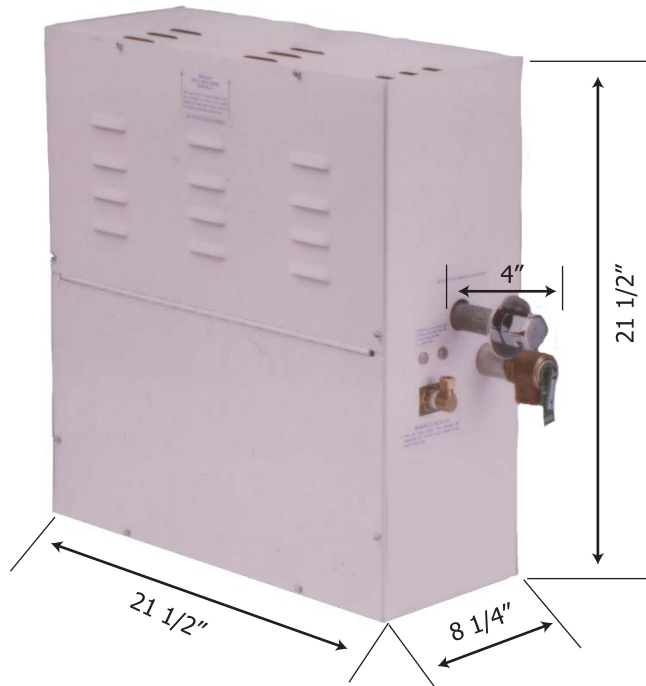

GENERATOR

ACCESSORY KIT OPTION(S): finish options listed on reverse

Standard Accessory Kit

Deluxe Accessory Kit

Combo Accessory Kit includes:
one Standard and one Deluxe Timer (shown above) and one Steam Head and Escutcheon

SELF ANALYSIS

Self Analysis consists of a red and green light on the control panel, which indicates whether the unit is hooked up properly.

Green Light On: Verifies Electrical Power

Green Light Off: Check Circuit

Red Light On: Water level is low and tank is filling

Red Light Off: Water level is adequate

MODELS: SW-10S, SW-12S and SW-15S

ITEM#	MODEL	MAXIMUM CUBIC FEET CAPACITY	KW	VOLTS	PHASE	AMPS	BREAKER SIZE	WIRE SIZE	LIST PRICE
95-93010	SW-10S	400	10.0	240	1	42	60A	6AWG	\$ 1750.00
95-93010-8	SW-10-8S			208	1	48	60A	6AWG	\$ 1750.00
95-93010-3	SW-10-3S			240	3	25	30A	10AWG	\$ 1900.00
95-93012	SW-12S	500	12.0	240	1	50	70A	6AWG	\$ 1965.00
95-93012-8	SW-12-8S			208	1	58	80A	4AWG	\$ 1965.00
95-93012-3	SW-12-3S			240	3	29	40A	10AWG	\$ 2115.00
95-93015	SW-15S	650	15.00	240	1	63	80A	4AWG	\$ 2075.00
95-93015-8	SW-15-8S			208	72	72	90A	4AWG	\$ 2075.00
95-93015-3	SW-15-3S			240	3	36	45A	8AWG	\$ 2225.00