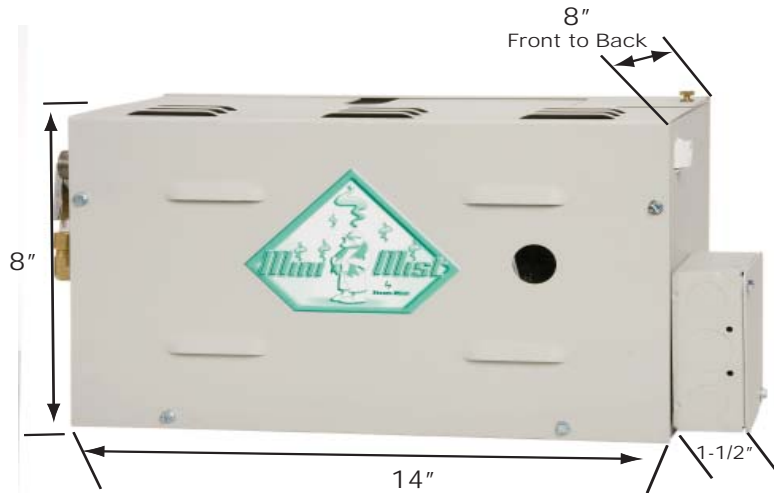

### GENERATOR

EXCLUSIVE FEATURES INCLUDE TWO INTERCHANGEABLE STEAM OUTLETS (SIDE OR TOP) AND TROUBLESHOOTING INDICATOR LIGHTS (SELF ANALYSIS)