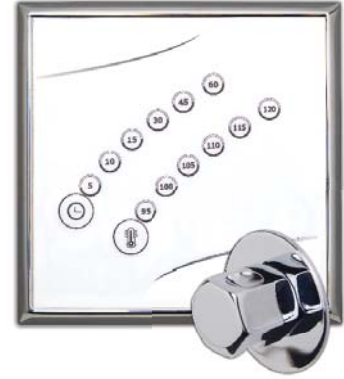

GENERATOR

ACCESSORY KIT OPTION(S): finish options listed on reverse

Standard Accessory Kit

Deluxe Accessory Kit

Combo Accessory Kit includes:
one Standard and one Deluxe Timer (shown above) and one Steam Head and Escutcheon

SELF ANALYSIS

Self Analysis consists of a red and green light on the control panel, which indicates whether the unit is hooked up properly.

Green Light On: Verifies Electrical Power

Green Light Off: Check Circuit

Red Light On: Water level is low and tank is filling

Red Light Off: Water level is adequate

MODELS: SW-50S, SW-75S, SW-90S and SW-112S

ITEM#	MODEL	MAXIMUM CUBIC FEET CAPACITY	KW	VOLTS	PHASE	AMPS	BREAKER SIZE	WIRE SIZE	LIST PRICE
96-92050	SW-50S	100	5.5	240	1	21	30A	10AWG	\$ 1125.00
96-92050-8	SW-50-8S			208		24			
96-92075	SW-75S	220	7.5	240	1	31	40A	8AWG	\$ 1400.00
96-92075-8	SW-75-8S			208		36			
96-92090	SW-90S	300	9.0	240	1	38	50A	8AWG	\$ 1510.00
96-92090-8	SW-90-8S			208		43			
96-92090-83	SW-90-83S			208	3	25	30A	10AWG	\$ 1770.00
96-92112	SW-112S	400	12.0	240	1	50	70A	4AWG	\$ 1895.00
96-92112-8	SW-112-8S			208		58			
96-92112-83	SW-112-83S			208	3	33	50A	8AWG	\$ 2100.00