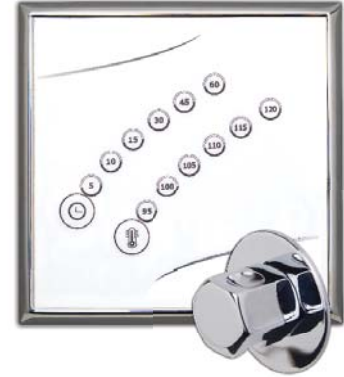

### GENERATOR

### ACCESSORY KIT OPTION(S): finish options listed on reverse

Standard Accessory Kit

Deluxe Accessory Kit

Combo Accessory Kit includes:  
one Standard and one Deluxe Timer (shown above) and one Steam Head and Escutcheon

### SELF ANALYSIS

Self Analysis consists of a red and green light on the control panel, which indicates whether the unit is hooked up properly.

Green Light On: Verifies Electrical Power

Green Light Off: Check Circuit